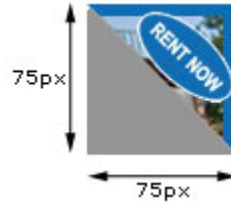

VIDEO SHOWCASE

- Background Image - 325px height x 400px width PNG or JPG
- Amenity Image – 225px height x 300px width PNG or JPG

WEB DISPLAY AD

- Specs – 180px height x 180px width JPG (RGB)

VIDEO STREAMING

- Links – URL directed to FLV file only

APARTMENTSHOWCASE.COM INTERNET AD/MEDIA SPECIFICATIONS

PAGE PEEL ADS

Small "Un-Peeled" Corner Graphic

- Dimensions: 75px x 75px, 72 DPI
- Preferred Format: PSD. Accepted Format: JPG, PNG, EPS
- Mask off lower-left corner (as this portion will not be seen)

Large "Peeled" Graphic

- Dimensions: 500px x 500px, 72 DPI
- Preferred Format: PSD. Accepted Format: JPG, PNG, EPS
- Mask off lower-left corner (as this portion will not be seen)